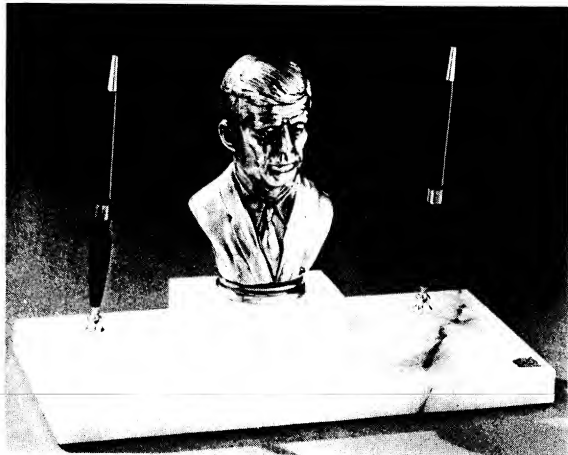

37CT - PEN BASE — AUTOMATIC TILT CALENDAR

105FC - PEN BASE — DOUBLE PEN — PLAQUE
SATIN — ROLL CALENDAR — PEN RESTS — TRAY

37RK - PEN BASE — DOUBLE PEN — SWIVEL ALARM CLOCK

612 - PEN BASE — DOUBLE PEN — PLAQUE — WIDE TRAY

39BK - PEN BASE — DOUBLE PEN — ALARM CLOCK — AUTOMATIC CALENDAR

versatile
PEN DESK SETS
for the executive

612F - PEN BASE — DOUBLE PEN — WIDE TRAY — KENNEDY — LINCOLN

104RK - PEN BASE — OVAL — DOUBLE PEN — SWIVEL ALARM CLOCK